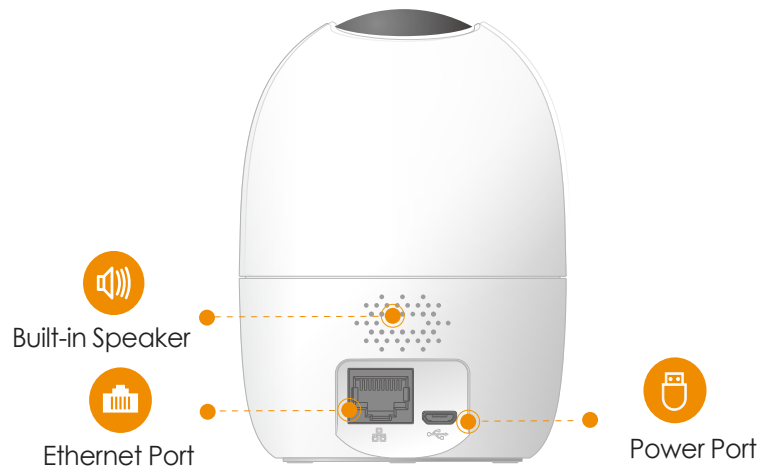

imou

Ranger 2

1080P H.265 Wi-Fi Pan & Tilt Camera

With 1080P Full HD live monitoring and 0~355° pan & -5~80° tilt features, Ranger 2 ensures every corner of your home completely covered. Human Detection quickly finds human targets in images and immediately sends a notification to you. Privacy Mode helps protect your personal privacy when you are home, and Smart Tracking function lets the camera follows moving objects when it detects motion.

Abnormal Sound Alarm

Sends alerts to your smartphone when it detects abnormal sound

Alarm Notification

Sends instant alerts to your mobile phone when an event is detected

Built-in Siren

Scare stangers away from your home

Diversified Storage

Supports NVR, Cloud Storage or Micro SD card (up to 256GB)

Two-way Talk

Communicate with family and pets easily

Stay close with what you care

With Cloud service, you will have access to what you care as long as Internet is available. You can record daily or motion videos on Cloud and playback anytime anywhere.

Front View

Back View

Specifications

Camera

1/2.7" 2Megapixel Progressive CMOS
 2MP (1920 x 1080)
 Night Vision: 10m(33ft) Distance
 3.6mm Fixed Lens
 Field of View : 93° (H), 48° (V), 115° (D)
 355° Pan & -5~80° Tilt