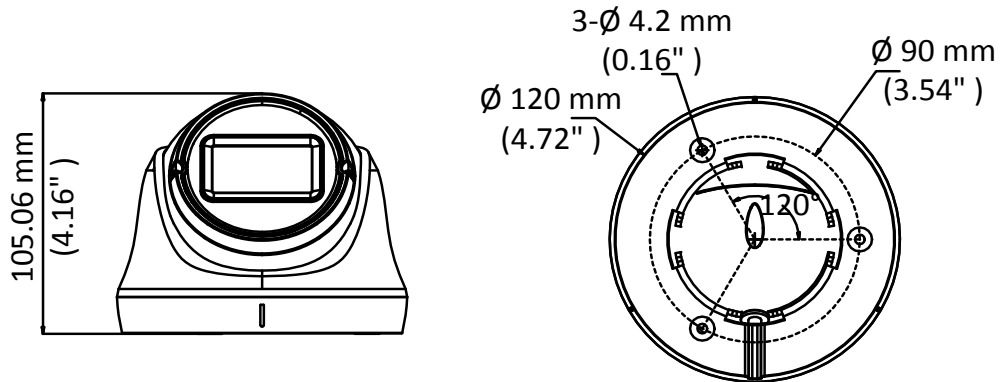

THC-T310-VF 1 MP EXIR VF Turret Camera

Key Features

- 1 MP high-performance CMOS
- 1280 × 720 resolution
- 2.8 mm to 12 mm vari-focal lens
- Day/Night switch
- EXIR 2.0, smart IR, up to 40 m IR distance
- 4 in 1 video output (switchable TVI/AHD/CVI/CVBS)
- IP66

Specifications

Camera	
Image Sensor	1 MP CMOS image sensor
Signal System	PAL/NTSC
Resolution	1280 (H) × 720 (V)
Min. Illumination	0.01 Lux@(F1.2, AGC ON), 0 Lux with IR
Shutter Time	1/25 (1/30) s to 1/50,000 s
Lens	2.8 mm to 12 mm
Horizontal Field of View	70° to 22.3°
Lens Mount	Ø14
Day & Night	IR cut filter
Angle Adjustment	Pan: 0° to 360°, Tilt: 0° to 75°, Rotation: 0° to 360°
Synchronization	Internal synchronization
Video Frame Rate	PAL:720p@25fps NTSC: 720p@30fps
Menu	
AGC	High/Middle/Low/Off
D/N Mode	Smart/Color/BW (Black and White)
BLC	Support
DWDR	Support
Language	English, Chinese
Functions	Sharpness, Contrast, Color Gain, DNR
Interface	
Video Output	1 HD analog output
Switch Button	TVI/AHD/CVI/CVBS
General	
Operating Conditions	-40 °C to 60 °C (-40 °F to 140 °F), Humidity: 90% or less (non-condensation)
Power Supply	12 VDC ±15%
Power Consumption	Max. 4.8 W
Protection Level	IP66
Material	Enclosure: Plastic Main Body: Metal
IR Range	Up to 40 m
Dimensions	Ø 120 mm × 105.06 mm (Ø 4.72" × 4.16")
Weight	450 g (0.99 lb.)

Order Model

THC-T310-VF

Dimension

Accessories

DS-1273ZJ-130-TRL
Wall Mount

DS-1271ZJ-130-TRL
Pendant Mount

DS-1275ZJ
Vertical Pole Mount

DS-1276ZJ
Corner Mount